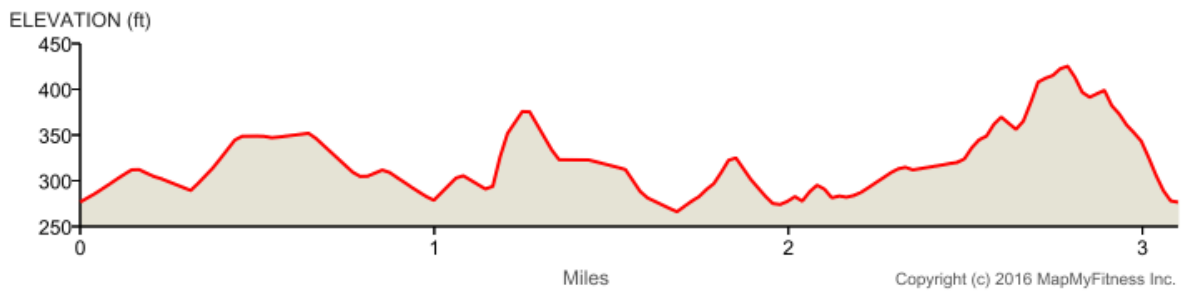

Race For Open Space 2017

Distance: 3.10 mi
Elevation Gain: 280 ft
Elevation Max: 425 ft

Notes

0.00 mi Direct/offroad route segment