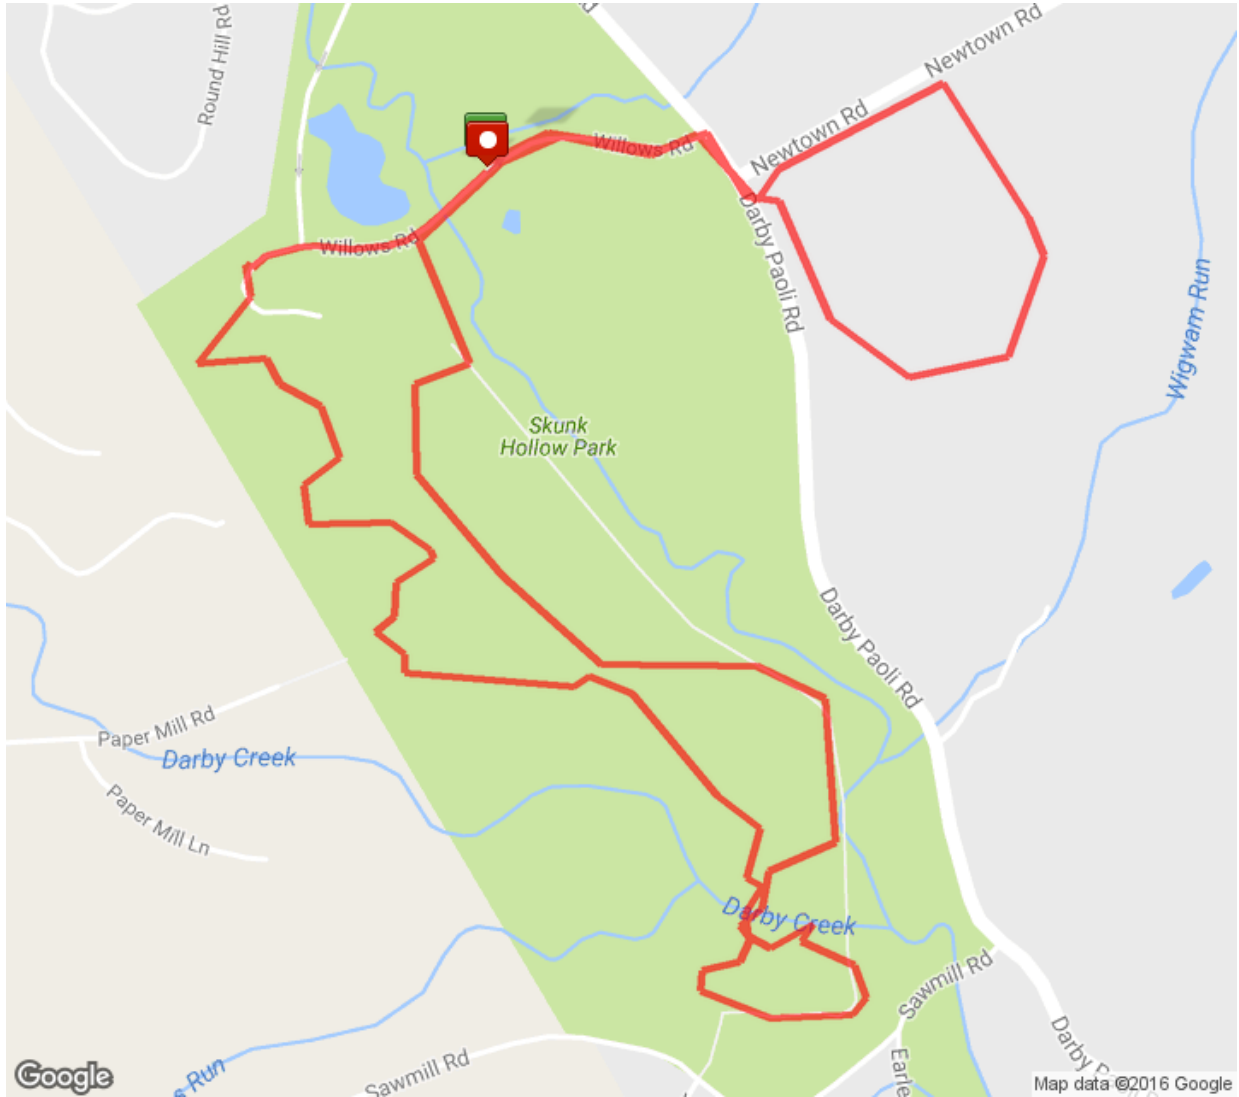

Race For Open Space 2017

Distance: 3.10 mi
Elevation Gain: 280 ft
Elevation Max: 425 ft

Notes

0.00 mi Direct/offroad route segment