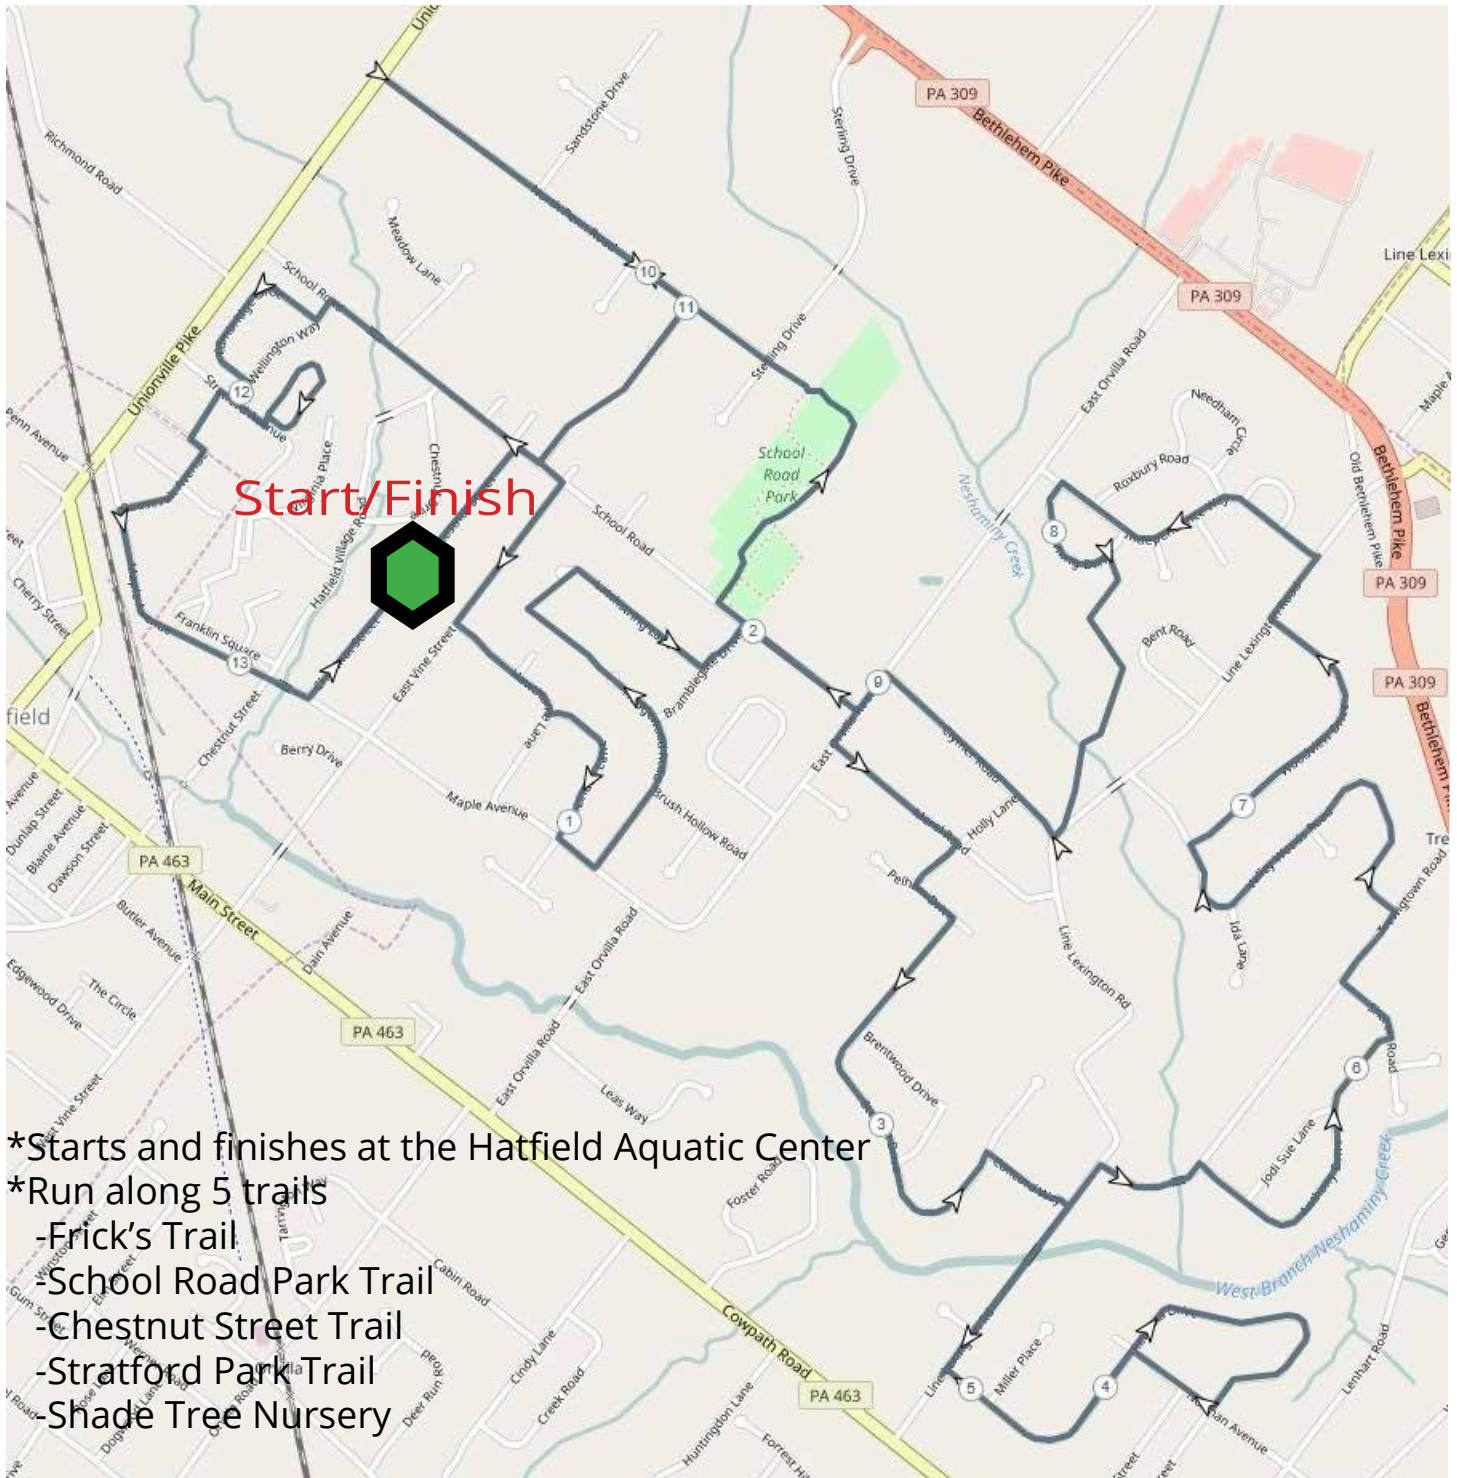

Hatfield OctoHalf

NEW & IMPROVED ROUTE

October 1, 2017

- *Starts and finishes at the Hatfield Aquatic Center
- *Run along 5 trails
 - Frick's Trail
 - School Road Park Trail
 - Chestnut Street Trail
 - Stratford Park Trail
 - Shade Tree Nursery