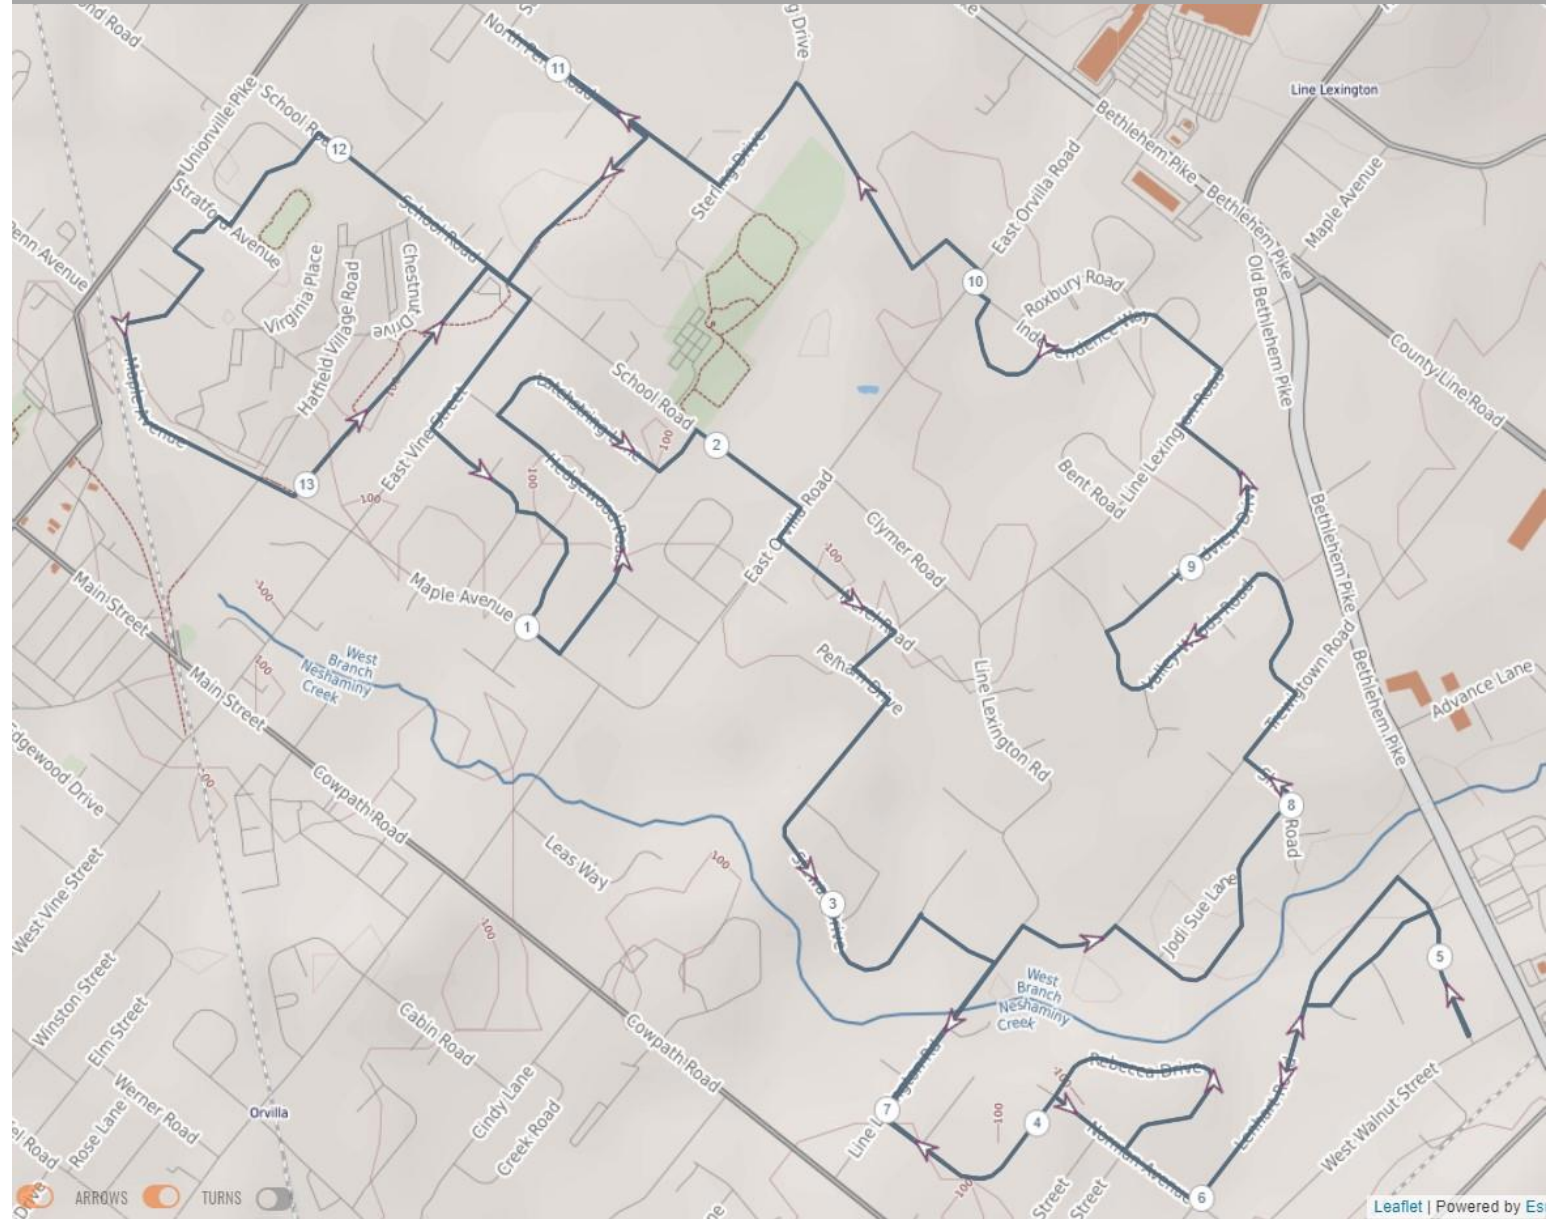

# Hatfield OctoHalf Marathon (13.1 Mile) Course

# Hatfield OctoHalf Marathon (13.1 Mile) Course Elevation

OCTOHALF 2019-REVISED 9-11 - ROUTE PROFILE