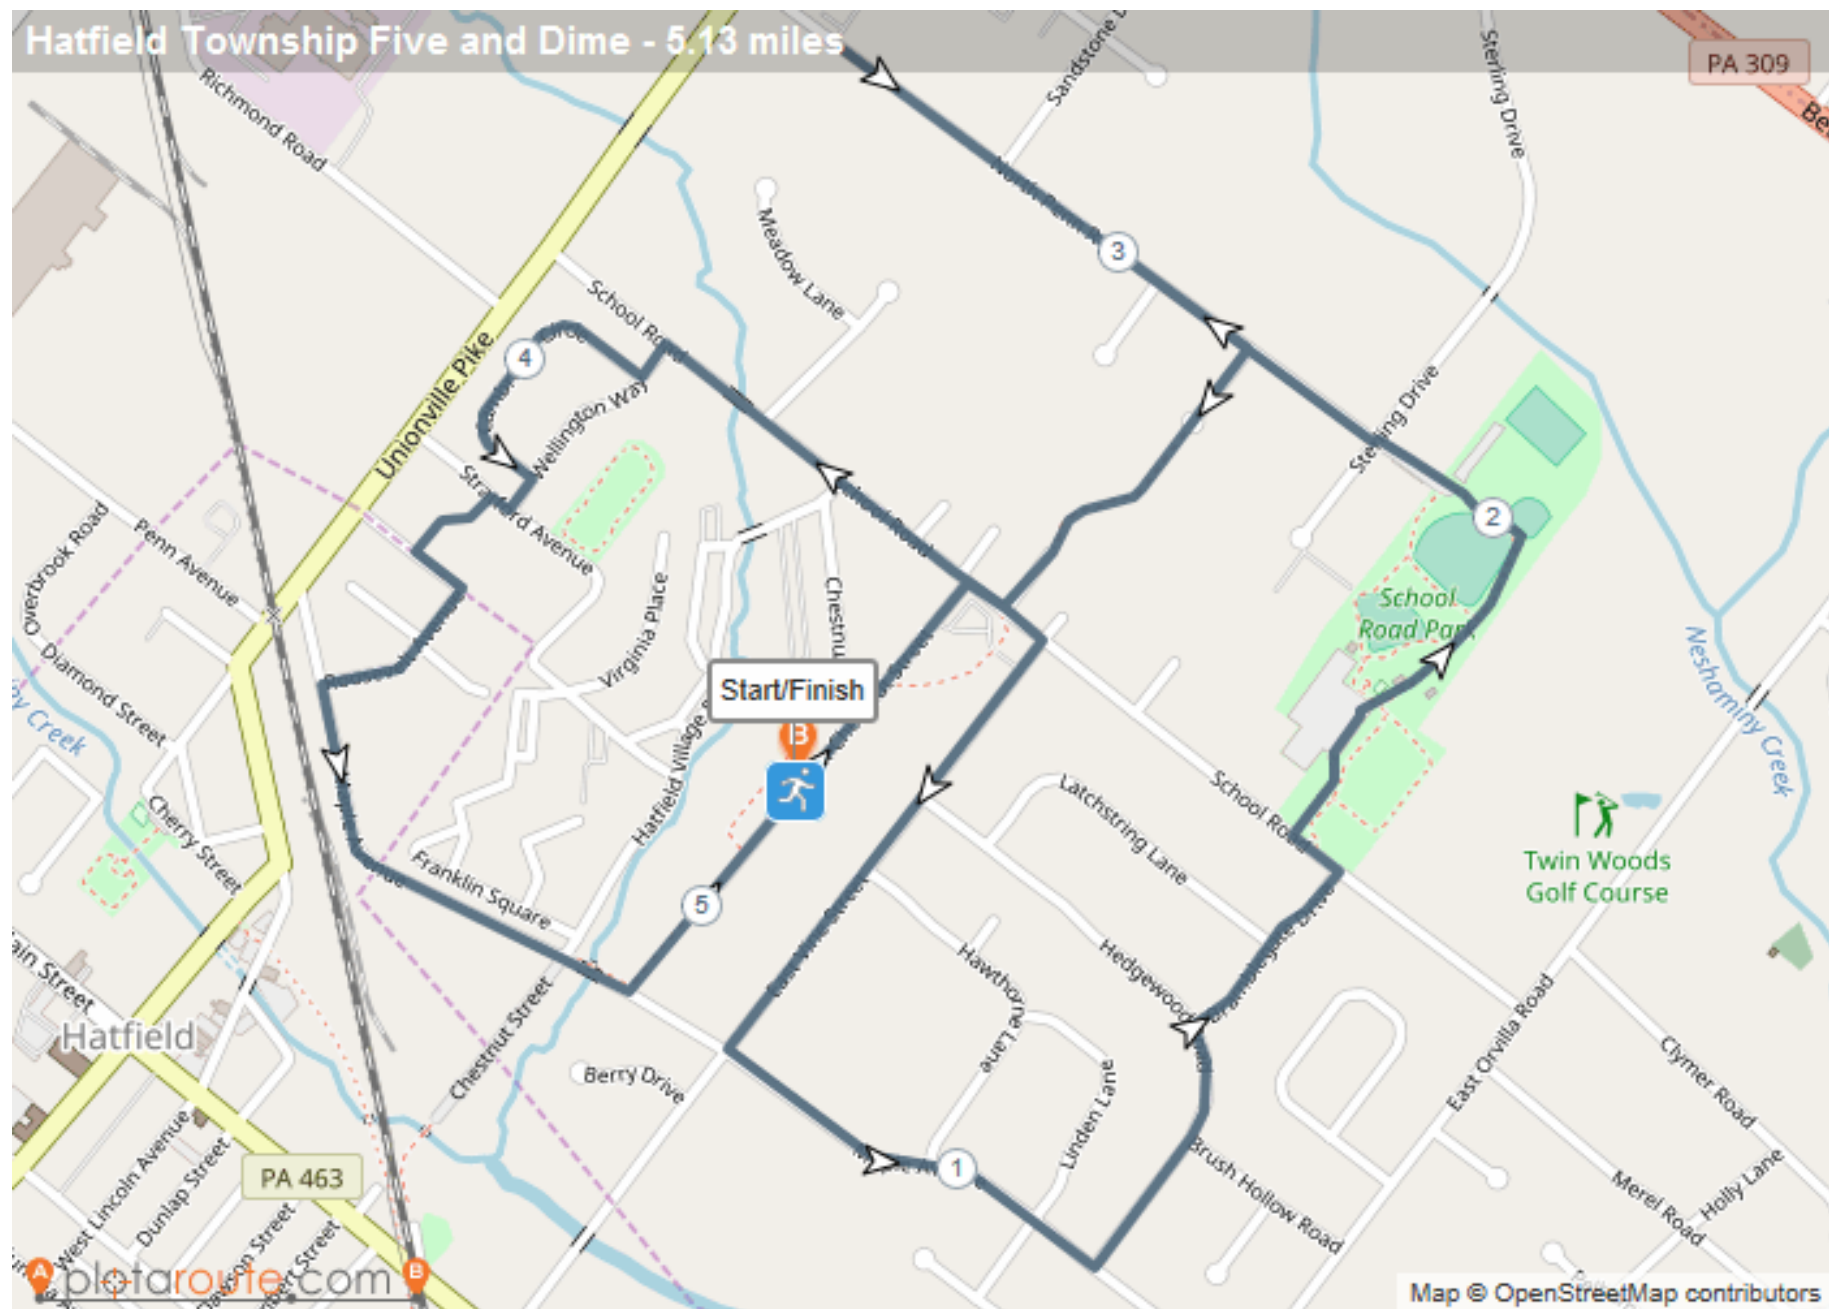

# Hatfield Township Five and Dime - 5.13 miles

OctoHalf 2019 - 13.26 miles