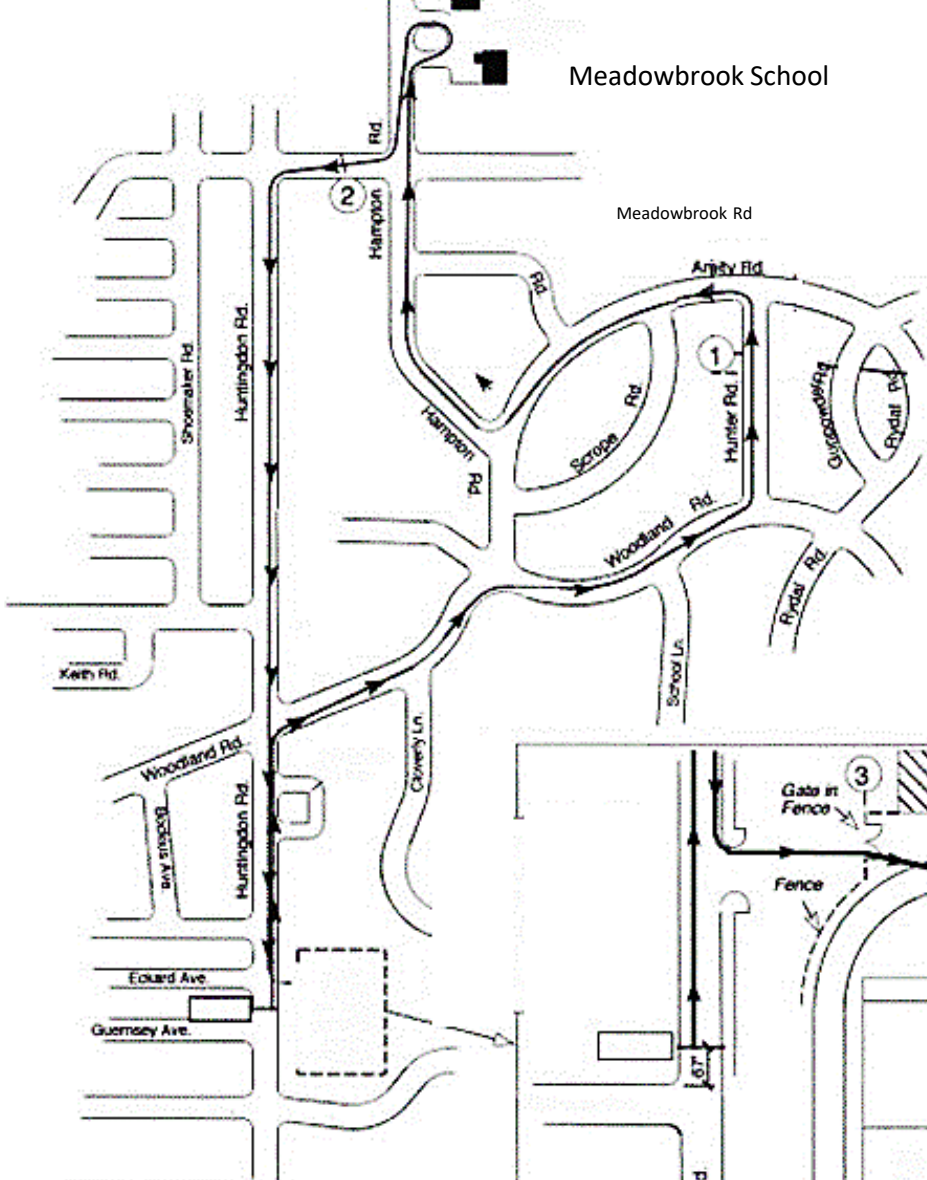

2018 Abington YMCA Gobble Wobble 5K Run Course

Meadowbrook School

Meadowbrook Rd

- Start on Huntingdon Rd at Guernsey
- Right Turn onto Woodland Rd
- Left Turn onto Hunter Rd
- Left Turn onto Amity Rd
- Hard Right turn onto Hampton
- Cross Meadowbrook Rd
- Right turn into circle at Meadowbrook School
- Left turn exiting the school back onto Hampton
- Right Turn onto Meadowbrook
- Left turn onto Huntingdon Rd
- Left turn at first entrance into track (near Guernsey)
- Follow track clockwise and finish at Southeast corner.