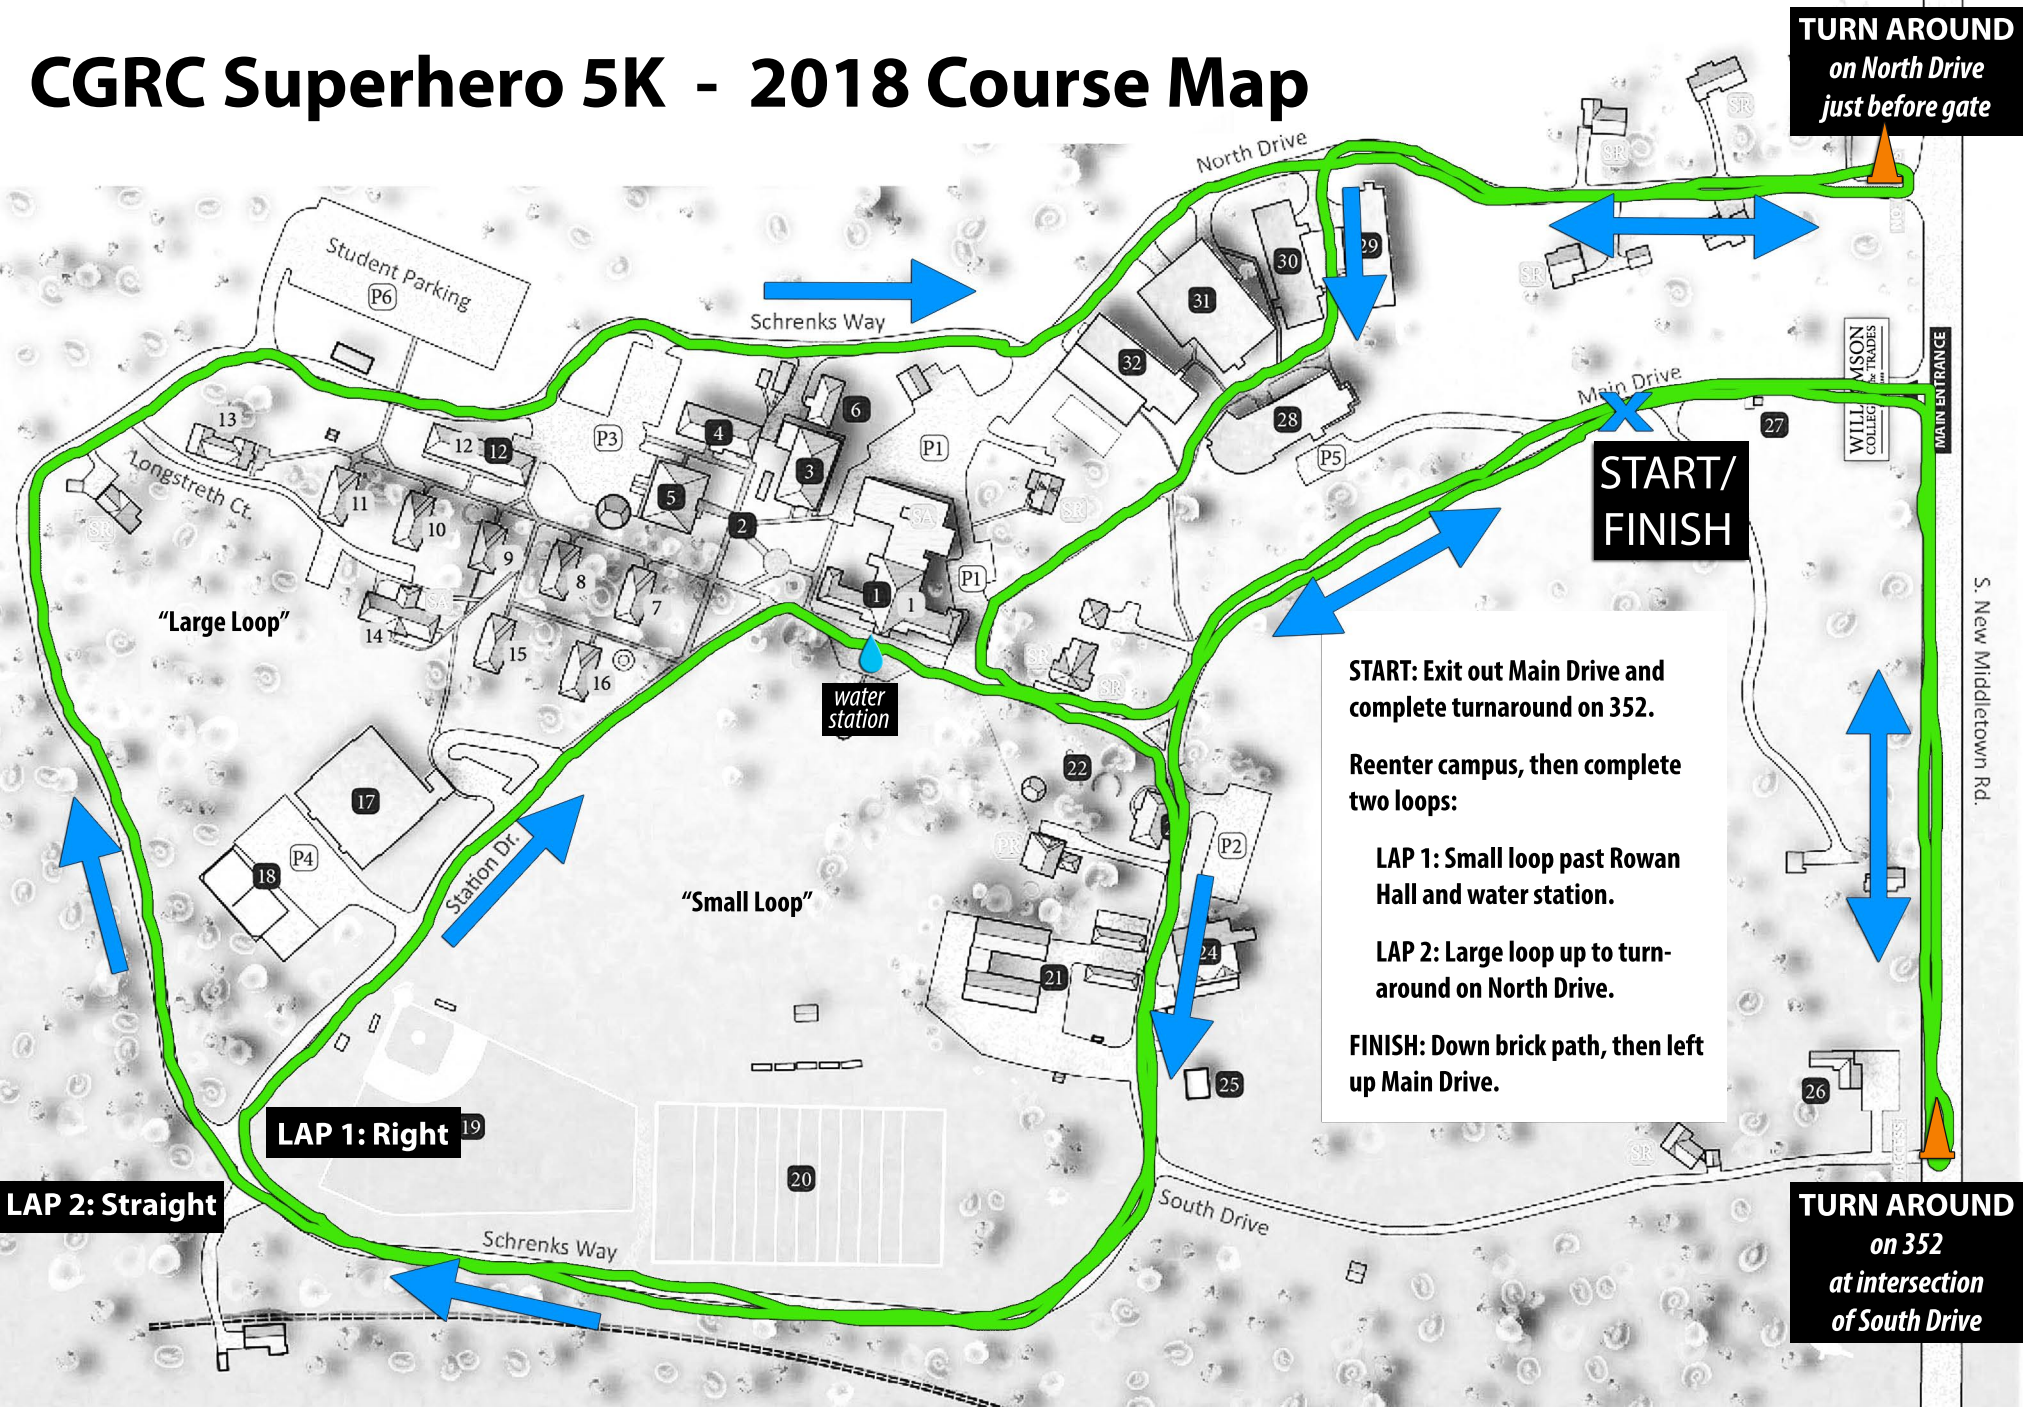

CGRC Superhero 5K - 2018 Course Map

TURN AROUND
on North Drive
just before gate

**START/
FINISH**

START: Exit out Main Drive and complete turnaround on 352.

Reenter campus, then complete two loops:

- LAP 1:** Small loop past Rowan Hall and water station.
- LAP 2:** Large loop up to turn-around on North Drive.

FINISH: Down brick path, then left up Main Drive.

TURN AROUND
on 352
at intersection
of South Drive

LAP 1: Right

LAP 2: Straight

"Large Loop"

"Small Loop"

water station

Student Parking
P6

Longstreth Ct.

Schrenks Way

North Drive

Main Drive

Station Dr.

South Drive

MASON COLLEGE
TRADES

MAIN ENTRANCE

S. New Middletown Rd.